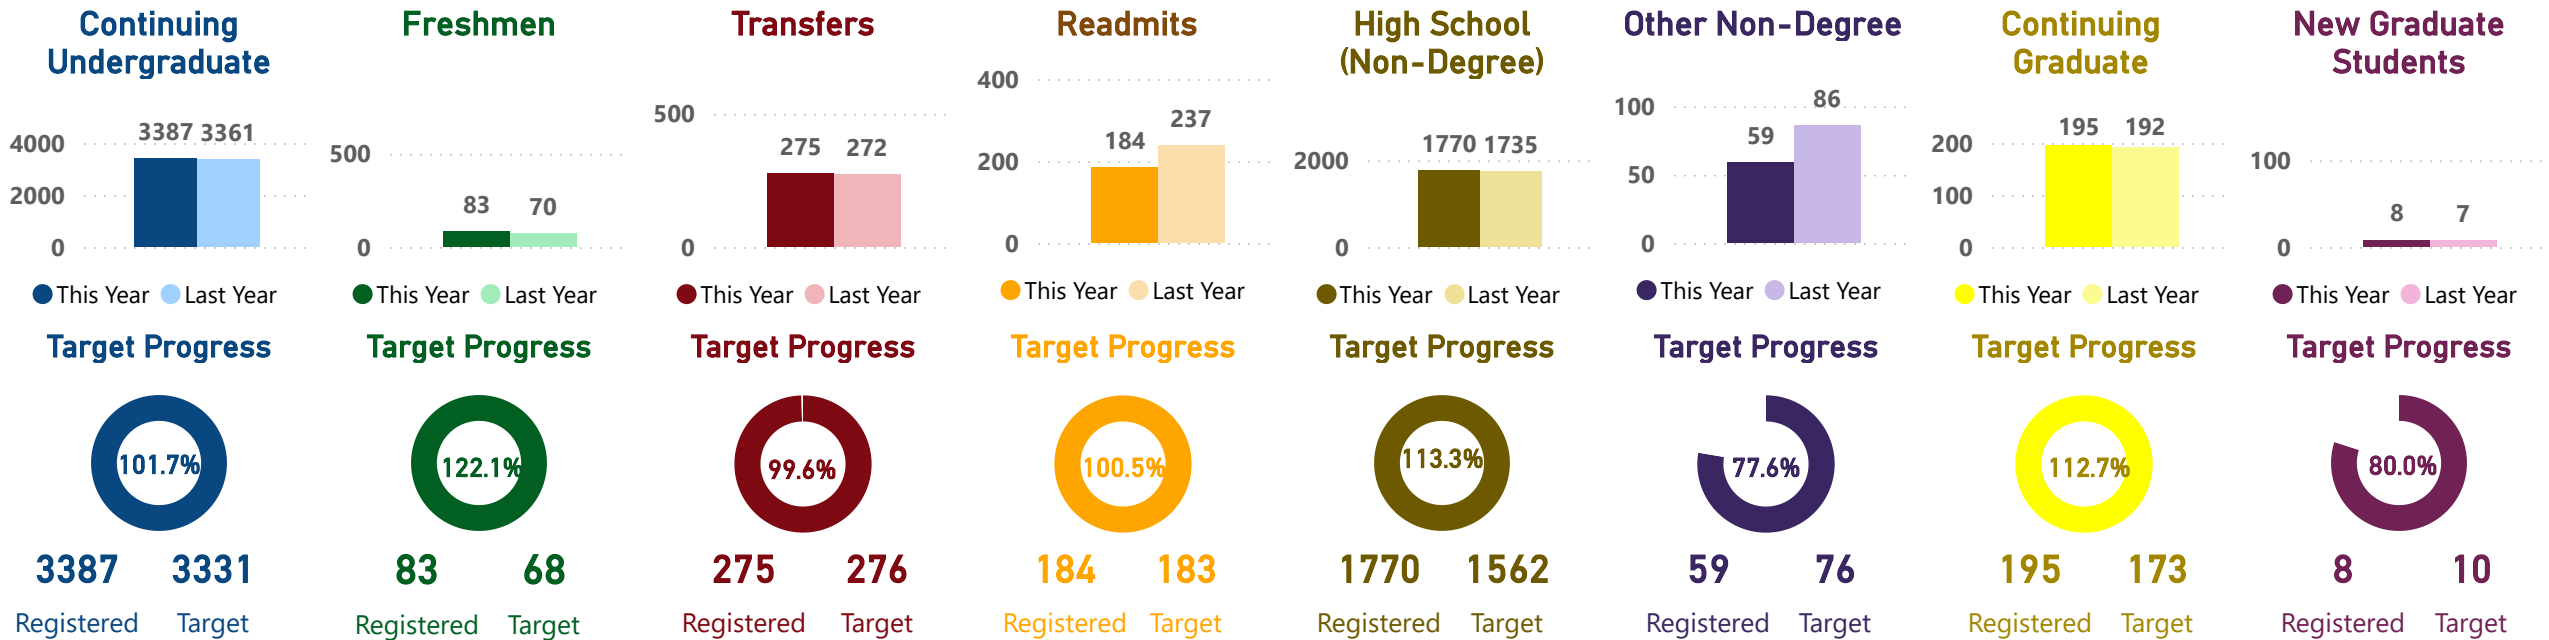

Year-Over-Year Registration

*Source: CUNY Tableau Dashboard, spring 2025 run date Feb. 17th, 2025, and spring 2024 run date Feb. 17th, 2024 - Form A